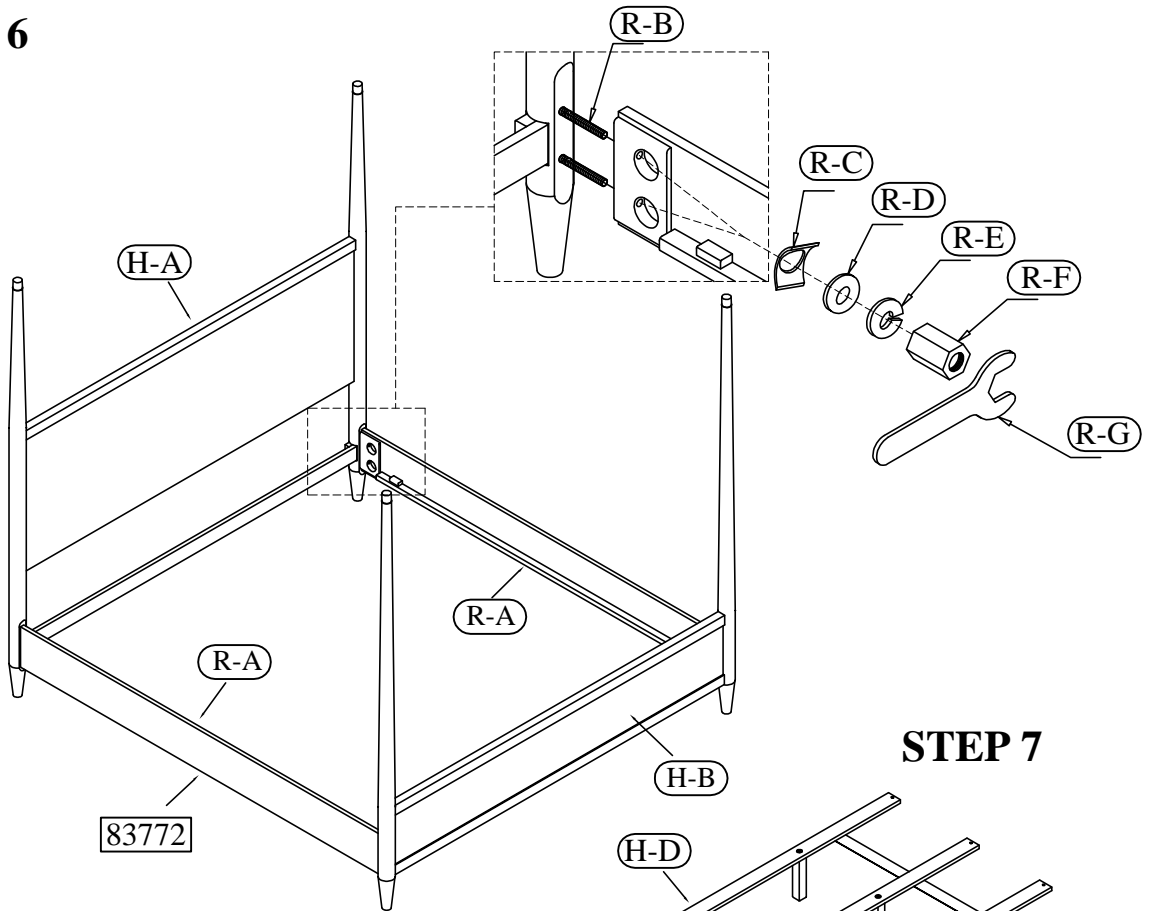

Hardware and Parts packed with the Bed Rail 83772

<p>Panel Bed Rails 83772</p>  <p>(R-A) 2 pcs.</p>	<p>All-Thread Bolt ø5/16-18 x 3-1/2"</p>  <p>(R-B) 8 pcs.</p>	<p>Curved Washer ø5/16"</p>  <p>(R-C) 8 pcs.</p>	<p>Flat Washer ø5/16" x 16*2mm</p>  <p>(R-D) 8 pcs.</p>	<p>Spring Washer ø5/16"</p>  <p>(R-E) 8 pcs.</p>	<p>Nut ø5/16 x L17</p>  <p>(R-F) 8 pcs.</p>
<p>Open Wrench 12mm</p>  <p>(R-G) 1 pc.</p>					

STEP 6

STEP 7

Attention : The bed slat straps should be located on the bottom side when properly installed.

STEP 8

Adjustable Leveler