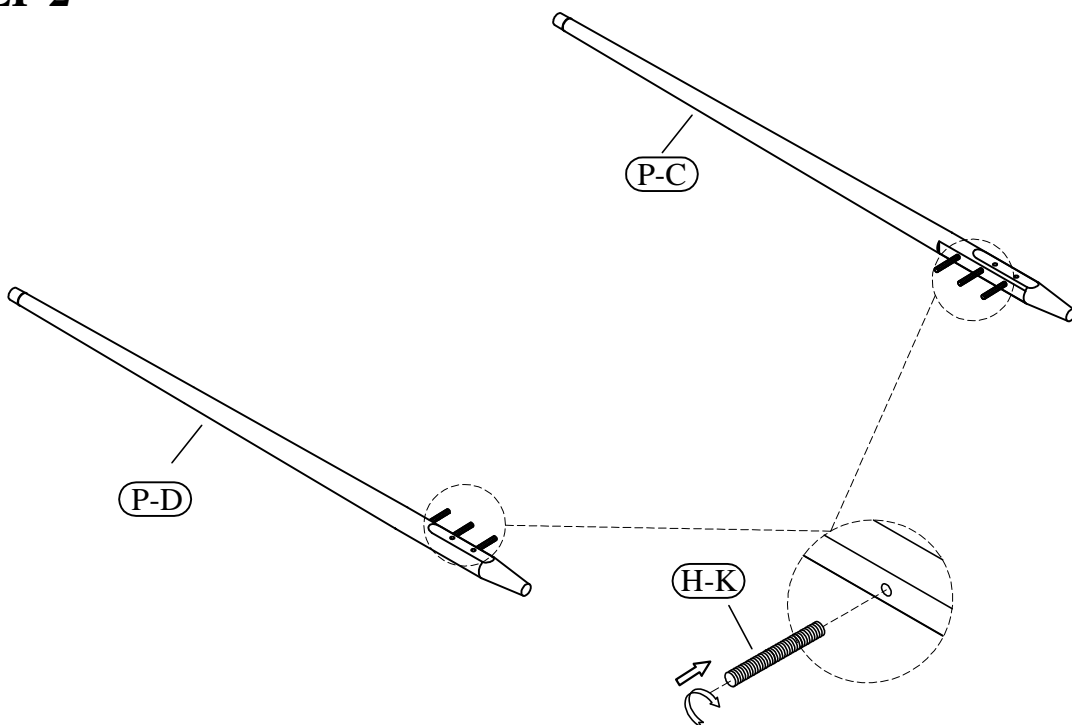

King Bed

83771 Queen - King Poster Bed Post

STEP 1

STEP 2