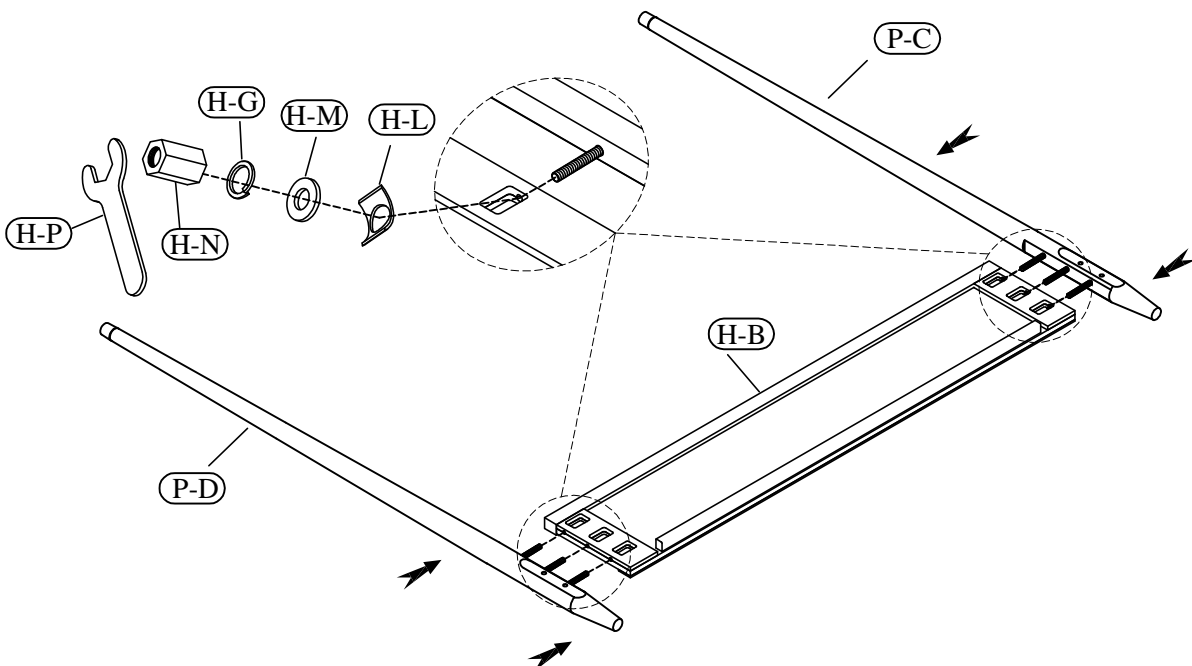

King Bed

83780 King Poster bed Headboard - Footboard Panels

83771 Queen - King Poster Bed Post

STEP 3

STEP 4