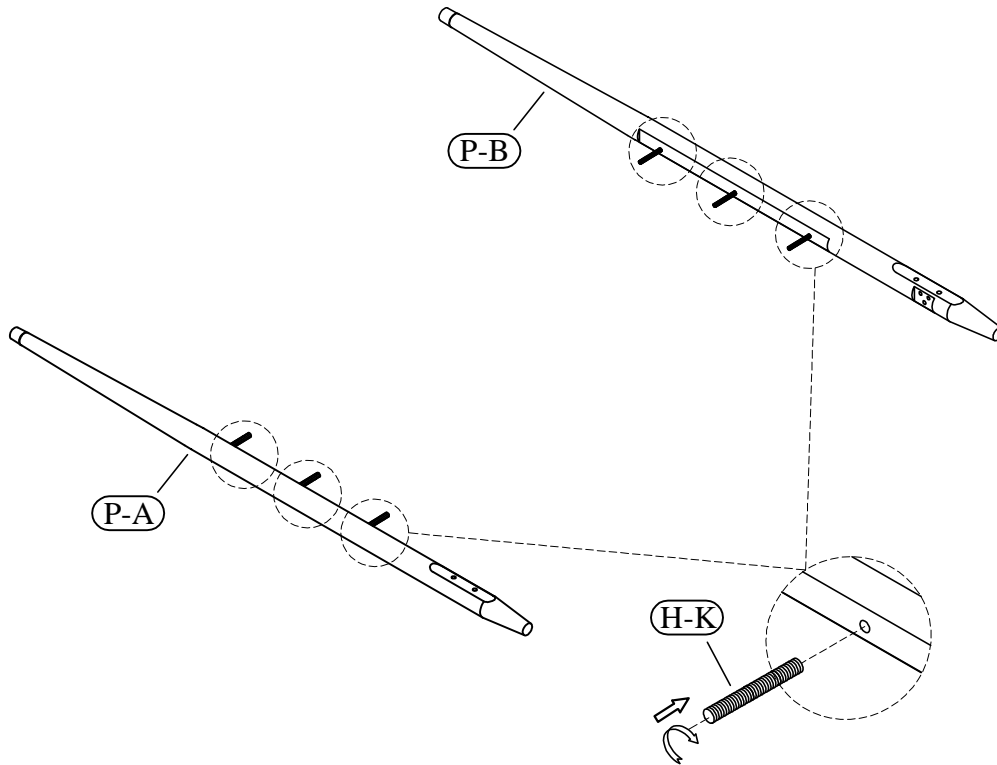

King Bed

83771 Queen - King Poster Bed Post

STEP 1