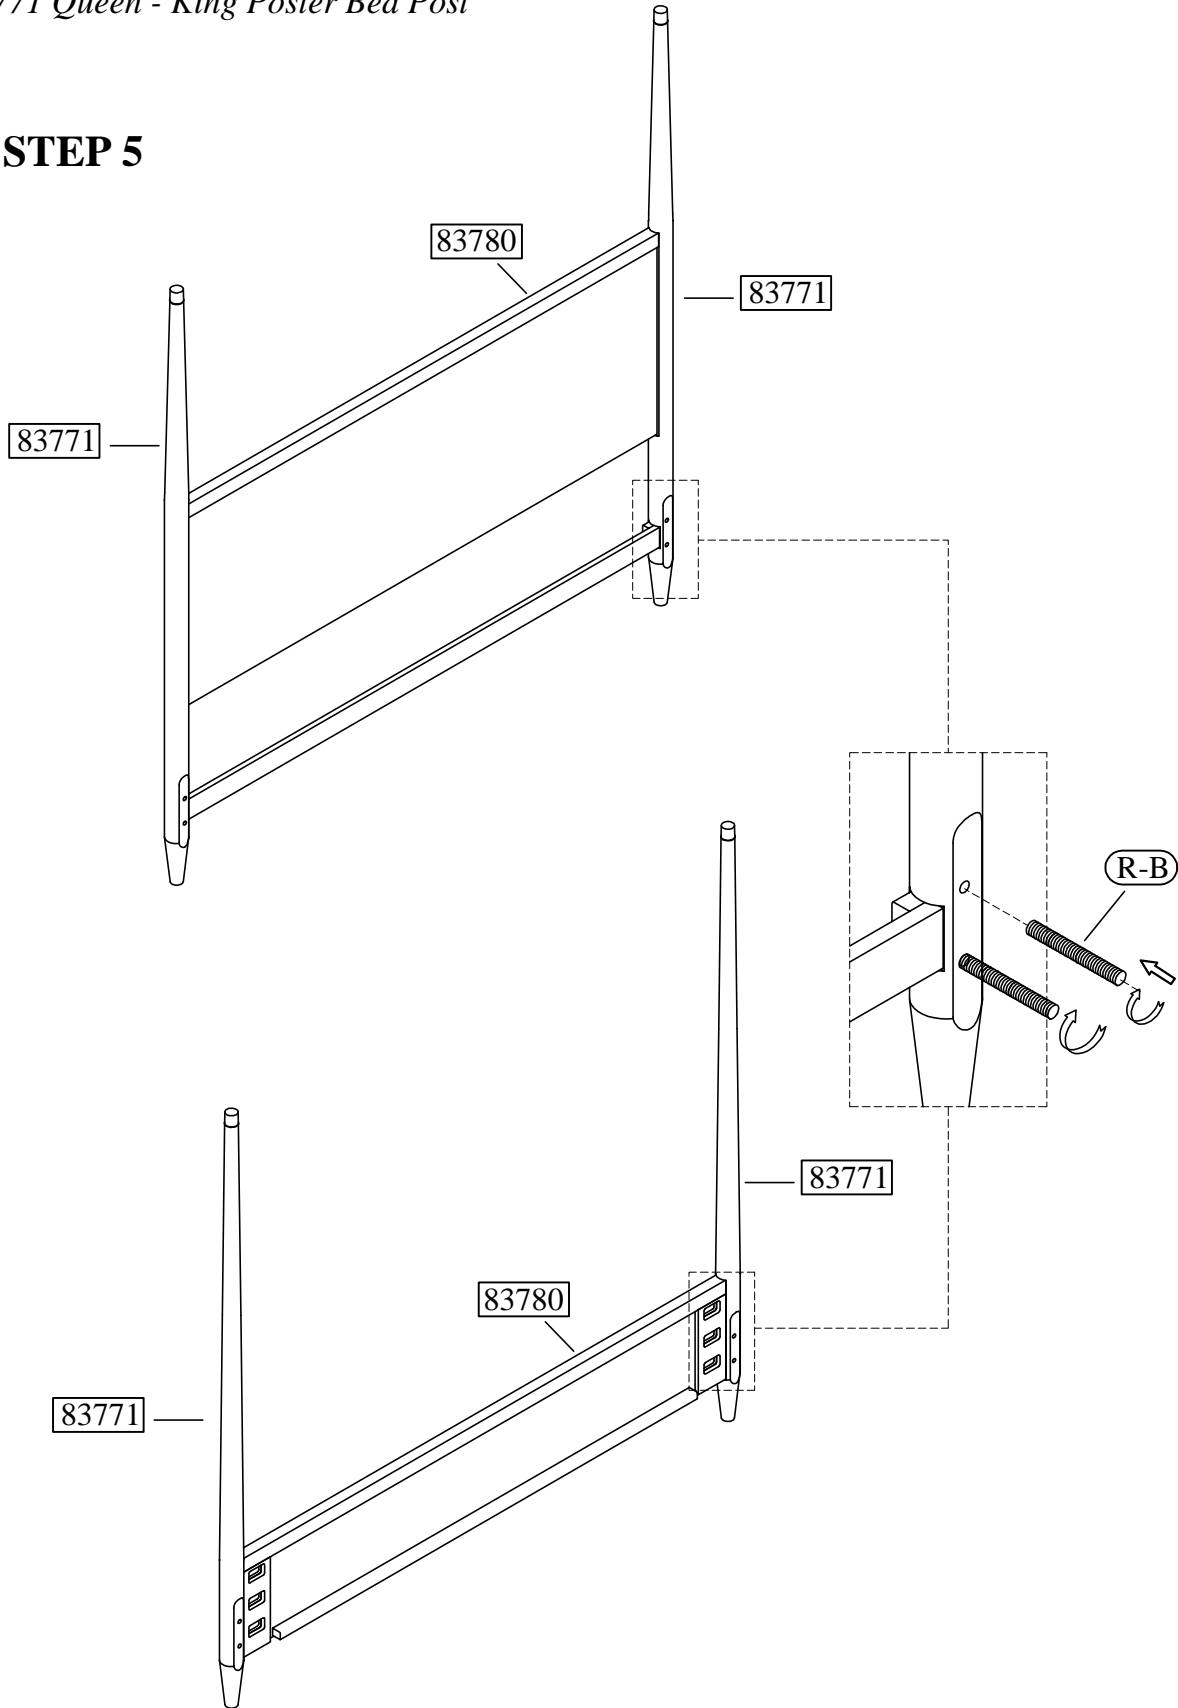

Hardware and Parts packed with the Panel Headboard And Panel Footboard 83780

<p>83780 Headboard panel</p>  <p>(H-A) 1 pc.</p>	<p>83780 Footboard panel</p>  <p>(H-B) 1 pc.</p>	<p>Headboard Stretcher</p>  <p>(H-C) 1 pc.</p>	<p>Wood Slat 77-1/4" Long</p>  <p>(H-D) 1 Set.</p>	<p>Support Leg 7 3/4" x 1 1/4" x 1 1/4"</p>  <p>(H-E) 10 pcs.</p>	
<p>Allen Head Bolt ø5/16"-18 x 1-3/4"</p>  <p>(H-F) 2 pcs.</p>	<p>Spring Washer ø5/16"</p>  <p>(H-G) 14 pcs.</p>	<p>Flat Washer ø5/16" x 19*2mm</p>  <p>(H-I) 2 pcs.</p>	<p>Allen Key 5mm</p>  <p>(H-J) 1 pc.</p>	<p>All-Thread Bolt ø5/16-18 x 3-1/2"</p>  <p>(H-K) 12 pcs.</p>	
<p>Curved Washer ø5/16"</p>  <p>(H-L) 12 pcs.</p>	<p>Flat Washer ø5/16" x 16*2mm</p>  <p>(H-M) 12 pcs.</p>	<p>Nut ø5/16 x L17</p>  <p>(H-N) 12 pcs.</p>	<p>Open Wrench 12mm</p>  <p>(H-P) 1 pc.</p>	<p>Wood Screw #8 x 1"</p>  <p>(H-Q) 10 pcs.</p>	<p>Screw Driver not included</p> 

Hardware and Parts packed with the Bed Rail 83772

<p>Panel Bed Rails 83772</p>  <p>(R-A) 2 pcs.</p>	<p>All-Thread Bolt ø5/16-18 x 3-1/2"</p>  <p>(R-B) 8 pcs.</p>	<p>Curved Washer ø5/16"</p>  <p>(R-C) 8 pcs.</p>	<p>Flat Washer ø5/16" x 16*2mm</p>  <p>(R-D) 8 pcs.</p>	<p>Spring Washer ø5/16"</p>  <p>(R-E) 8 pcs.</p>	<p>Nut ø5/16 x L17</p>  <p>(R-F) 8 pcs.</p>
<p>Open Wrench 12mm</p>  <p>(R-G) 1 pc.</p>					

STEP 6

STEP 7

Attention : The bed slat straps should be located on the bottom side when properly installed.

STEP 8

Adjustable Leveler