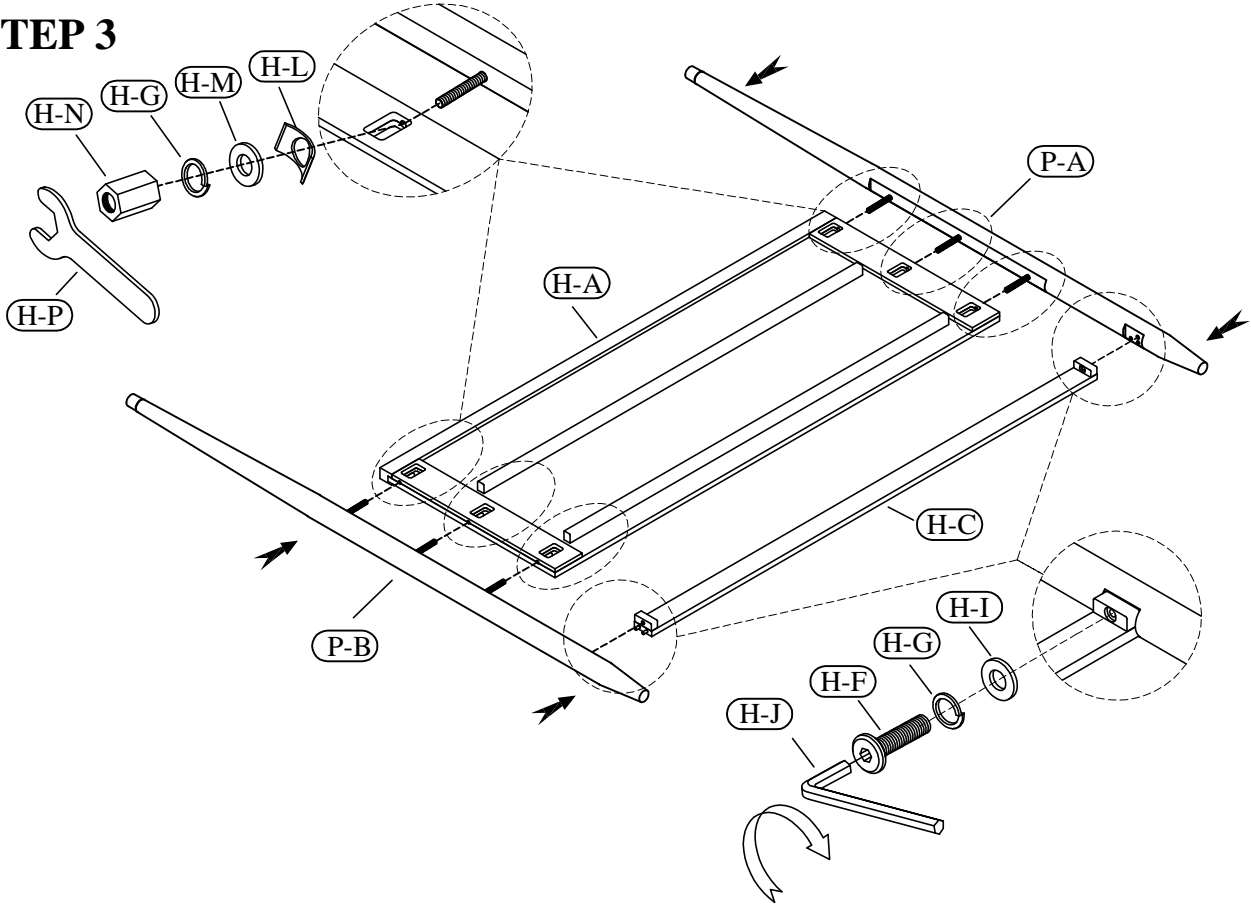

King Bed

83780 King Poster bed Headboard - Footboard Panels

83771 Queen - King Poster Bed Post

STEP 3